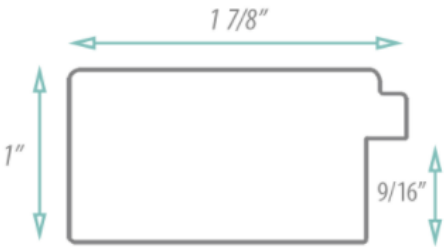

SPECIFICATION SHEET

FRAMED MIRROR
MODEL#: FM 79963-24X30

FRAMED MIRRORS COLLECTION

- FEATURES:**
- ONE 24X30" HIGH RESOLUTION SILVER PLATE GLASS MIRROR SIZE W/ DECORATIVE FRAME.
 - "WALL HUGGER" HANGER FOR MOUNTING INCLUDED.
 - STANDARD MOUNTING STYLE IS VERTICAL. FOR HORIZONTAL, PLEASE SPECIFY WHEN ORDERING.
 - PACKED IN FOUR WALL (FOLDED DOUBLE WALL) CORRUGATION.
 - STYLE: MODERN
 - COLOR: WHITE
 - FINISH: MATTE

- MIRROR FINISHES:**
- FLAT POLISHED EDGE
 - BEVELED EDGE

OVERALL SIZE DIMENSION: 28" WIDE X 34" HIGH X 1" DEEP